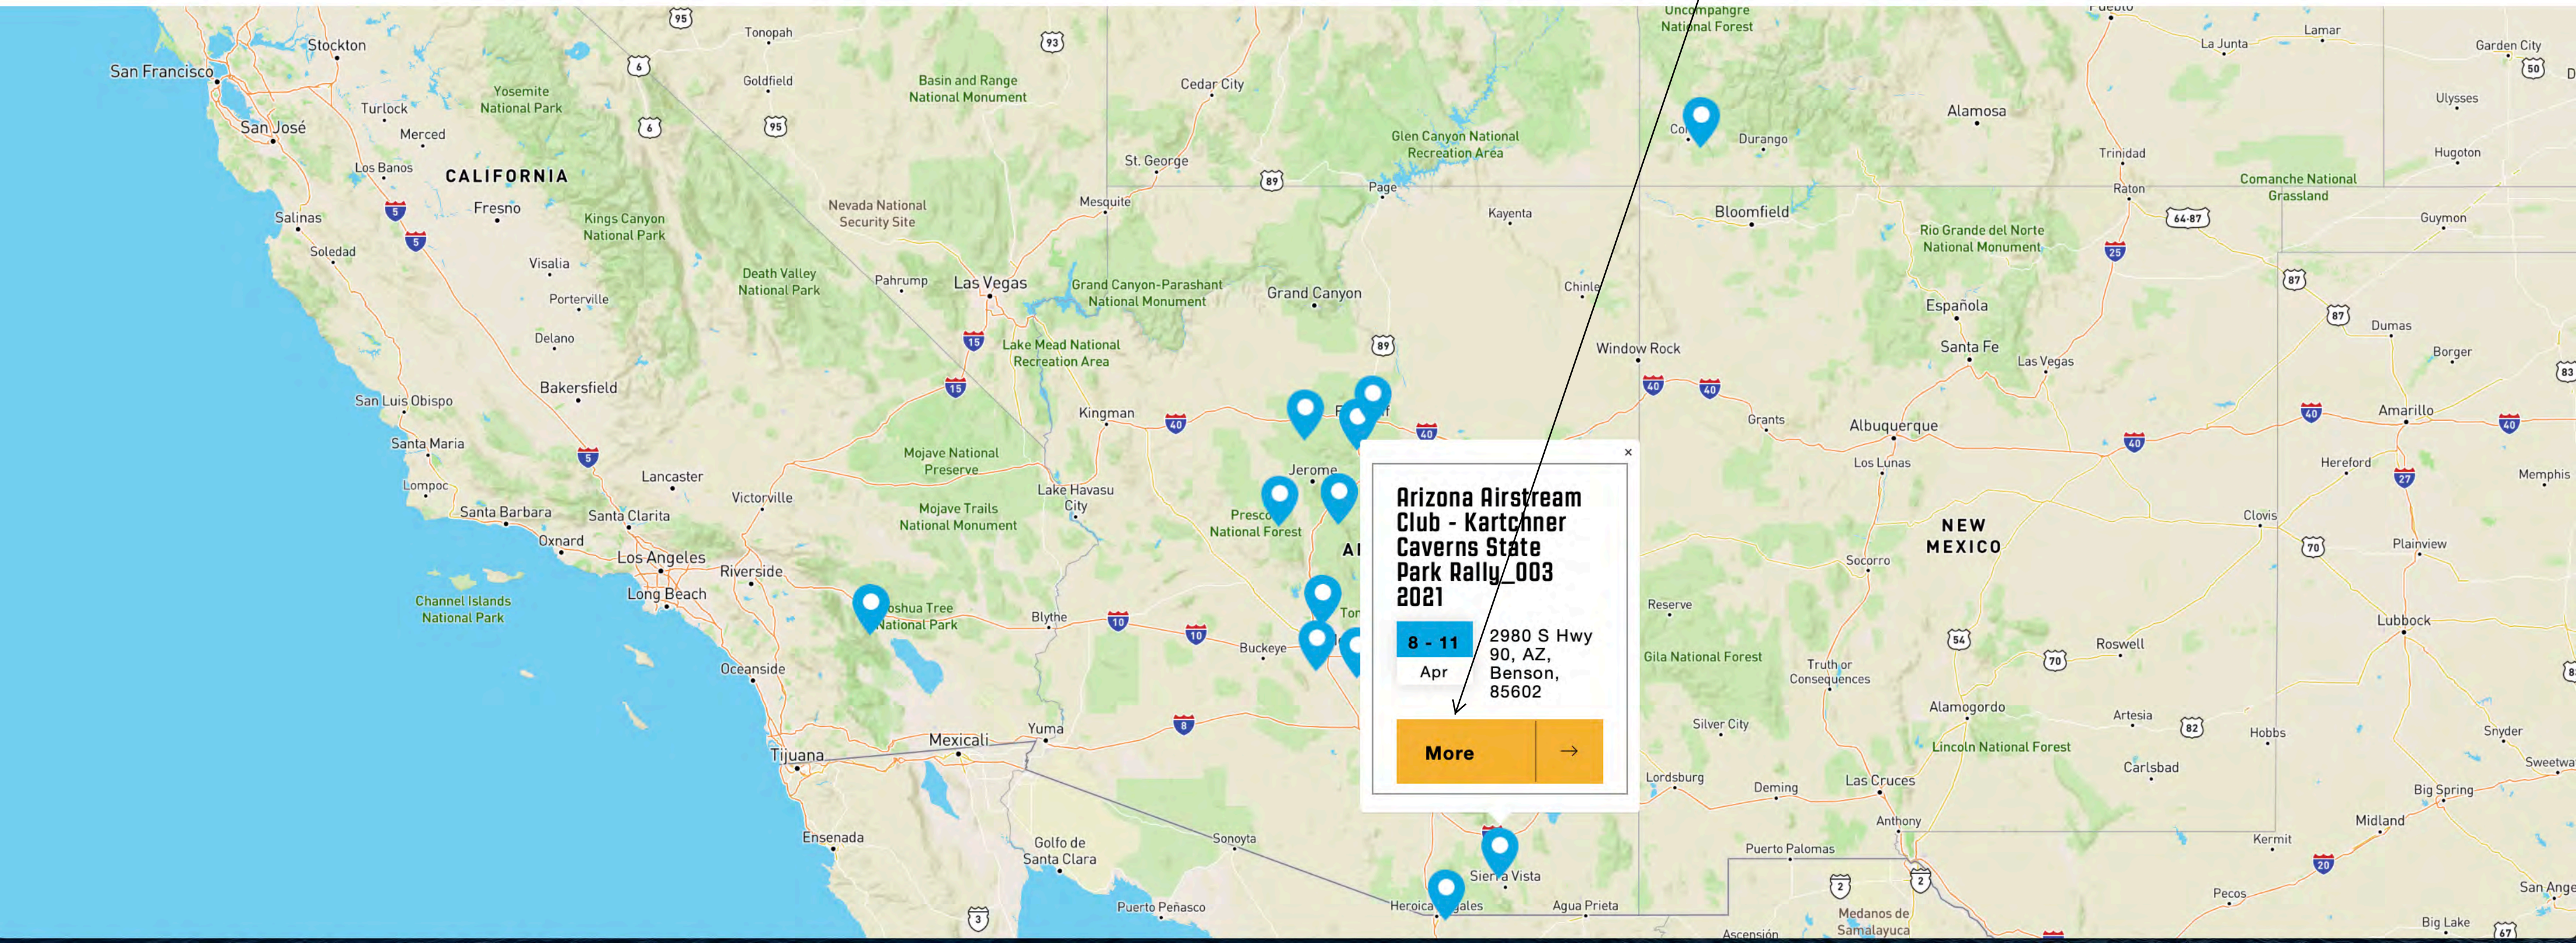

Map View | List View

Date From
05/14/2020

Date to
mm/dd/yyyy

Event Type
Event Type

States
States

Clubs
Arizona Airstrea...

Selecting the "More" button, will redirect you to the Rally detail page.
See next page.