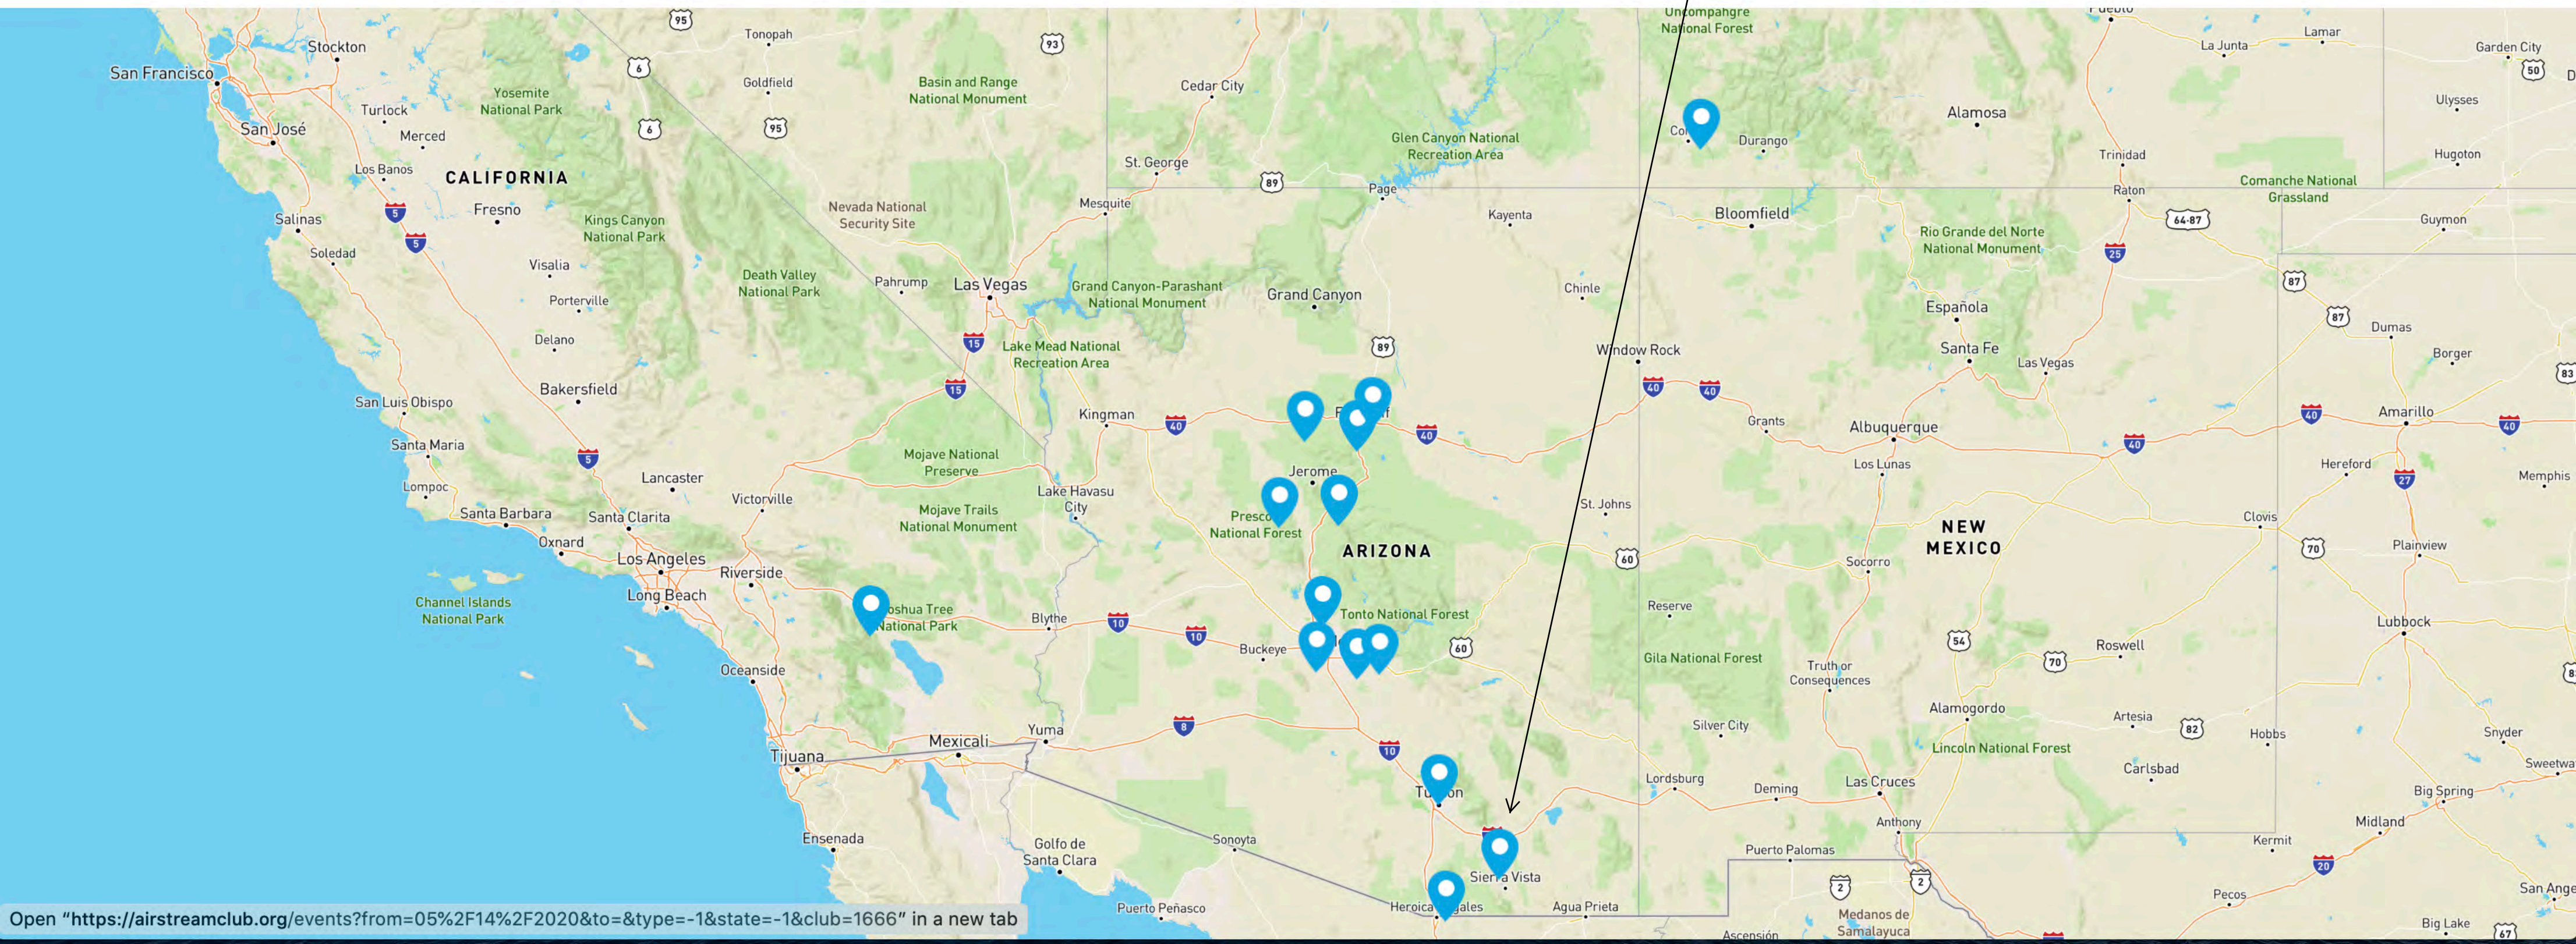

Selecting the "Map View" option will redirect to a map with "rally locator pins" identifying the geographic location of each of the planned and published Rallies/Events.

See next page.

Future Members

Current Members

States

States

Clubs

Arizona Airstrea...

If you select one of the map "rally locator pins", a popup will identify the selected Rally and allow further navigation to the Rally web page.

See next page.

Future Members