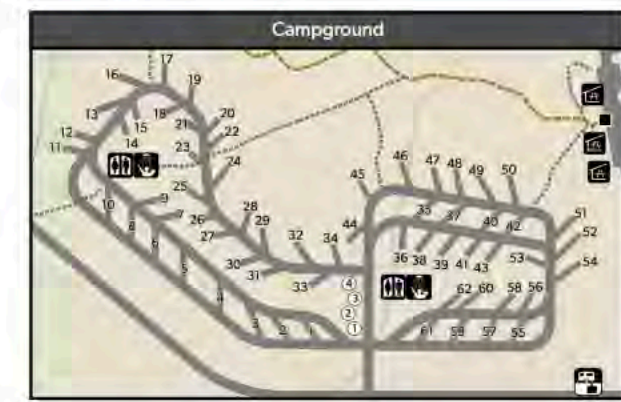

We know that we are asking for your commitment to a rally that is significantly down the road and due to circumstances, might present multiple challenges. The Club will continue to plan for the future, fully acknowledging that we are clearly planning for events in an unprecedented and unknowing future. As always, we are appreciative and grateful for your support.

LOCATION INFORMATION:

Kartchner Caverns State Park, Benson AZ 85602

WHEN:

April 8 – 11, 2021

Preliminary Summary (Rally Details and Schedule TBD)

Benson April 8th thru 11th 2021, "Kartchner Caverns Rally"

Amid picturesque river-valley views, agreeable weather and the Home of Kartchner Caverns State Park, the City of Benson is ideally situated along Interstate-10 as the Gateway to Cochise County.

Tour the beautiful caverns voted the Best Arizona Attraction by USA Today and camp under the dark skies. Enjoy a memorable horseback tour at Double R Ranch.

Our Kartchner Cavern State Park campground sites feature electric and water hook-ups.

Pre-Payment of the Registration Fee (campsite reservation) is required with Early-Registration; the three-night total is: ($98.50) (includes processing fees and non-refundable reservation fee).

The following sites have been reserved: 31, 32, 34, 35, 36, 37, 38, 39, 40, 41, 42, 43, 44, 45, 47, 48, 49, 50, 51, 52, 53, 54, 55, 56, 57, 59, 60.

This page will have a "link" to the "Registered Attendee List". Members who have completed and submitted the Rally Registration and Payment Form will be automatically listed on the Rally spreadsheet.

This is a dynamically integrated entry directly from the submitted Registration Form. Once you successfully complete and submit the Form, you will be listed on the "Registered Attendee List".

If you are not on this list, you have not successfully registered for the Rally.

If you have cancelled your attendance with the appropriate person (Host), you will be removed from this list.

See next page.