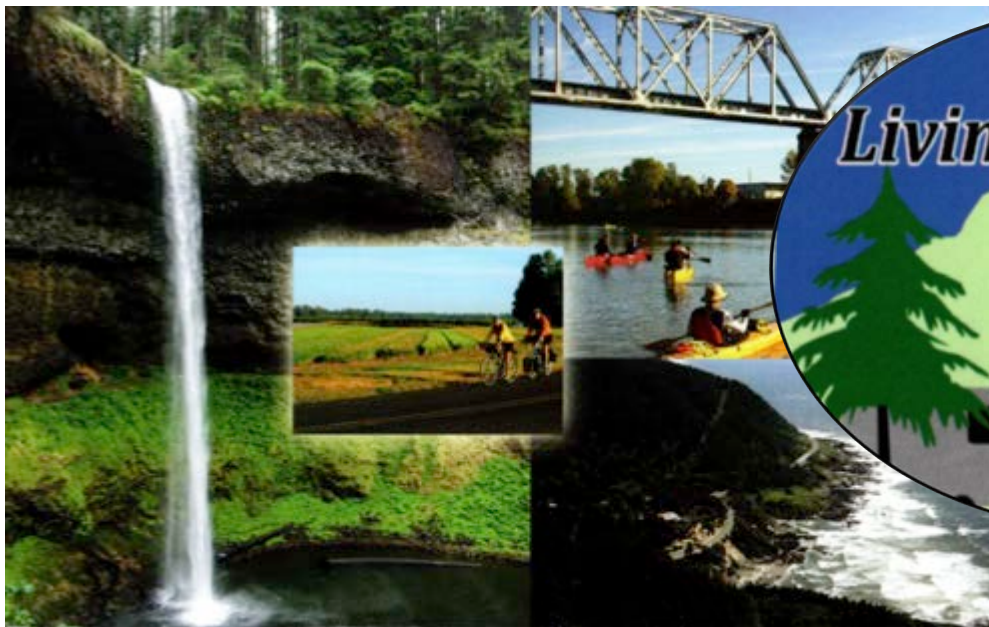

www.lincolnland.wbcci.net

WBCCI Illinois Lincolnland Airstream Club

Ann Leslie - President

August 1, 2018

Susan Swearingen - Vice President.

Welcome New Members

A hearty welcome to our new members: **Tim & Barb Telford** from Goresville, **Brandon & Laura Miller** from Effingham, and **Kim Richhart & Allen Thompson** from Morton.

Send in your International & summer pictures and stories to share in a follow-up newsletter.

Carl Leslie & Nancy Drag with other musicians.

Nightly jams were a featured part of International.

Paul & Nancy Drag were part of the leadership of the Vintage Caravan.

Clearwater, Miami, W. Canada 1961 - 1962
Miami - Mexico 1963
Caravan Around the World 1963/1964

Father's Day at Timberline lodge, Mt. Hood. O'Neill's & us actually drove up towing our campers! I don't think I would do that again. The exterior of the building was used in *The Shining*. The interior is a CCC work of art every American should see.

O'Neill's & Leslie's at Wilson Ranch Retreat, 15809 Butte Creek Road, Fossil, OR. Ann Leslie tells, "Dry camping for the first time for either of us. We wound around mountain roads, been through a cattle drive with honest to God cowboys and girls, visited a fossil bed, and ended with a steak dinner at the ranch." The Drag's, # 4556, are pictured next to Leslie's.