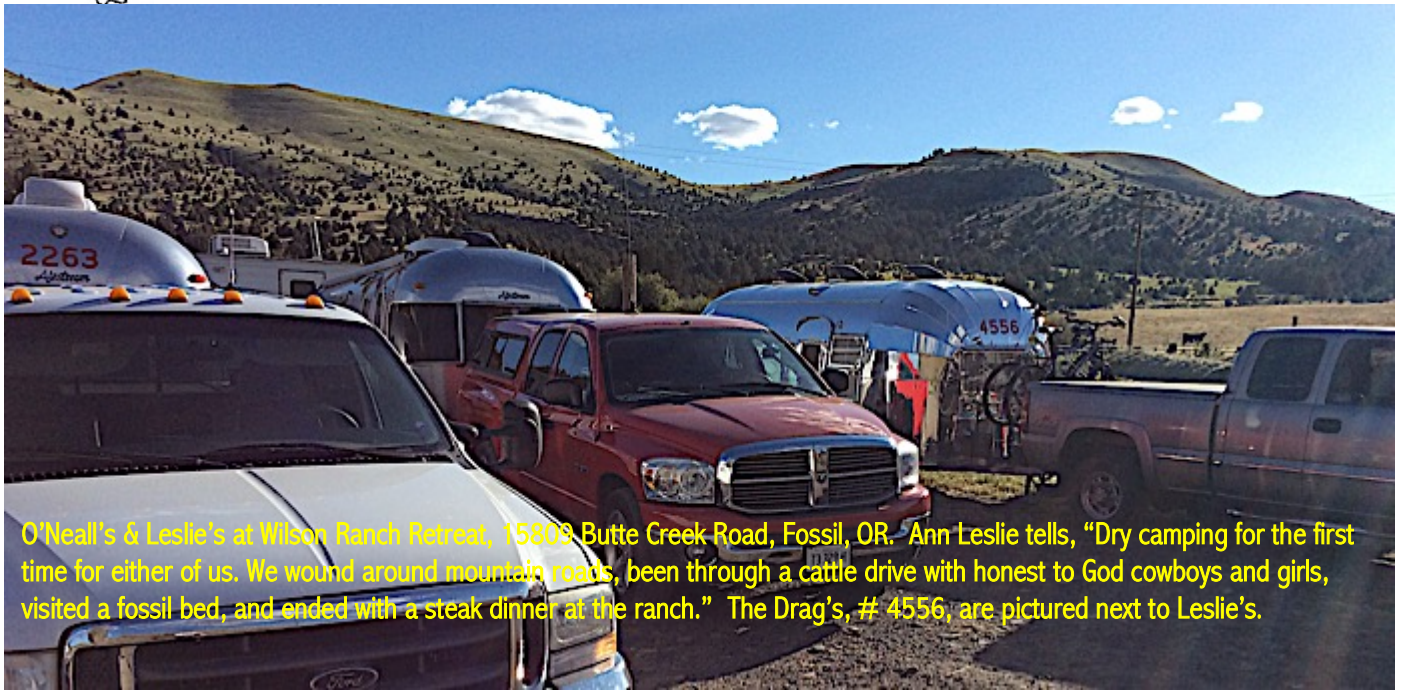

Send in your International & summer pictures and stories to share in a follow-up newsletter.

Carl Leslie & Nancy Drag with other musicians.

Nightly jams were a featured part of International.

Paul & Nancy Drag were part of the leadership of the Vintage Caravan.

Ann Leslie - President

August 1, 2018

Susan Swearingen - Vice President.

The Airstream Clipper was Airstream's first travel trailer to feature the "silver bullet" design – rolled off the line in 1936.

'47 Woody Wagon next to '40's Curtis Wright at Flyte Camp Vintage Tow Show. Bend, OR.

Clearwater, Miami, W. Canada 1961 - 1962
Miami - Mexico 1963
Caravan Around the World 1963/1964

Father's Day at Timberline lodge, Mt. Hood. O'Neill's & us actually drove up towing our campers! I don't think I would do that again. The exterior of the building was used in *The Shining*. The interior is a CCC work of art every American should see.

O'Neill's & Leslie's at Wilson Ranch Retreat, 15809 Butte Creek Road, Fossil, OR. Ann Leslie tells, "Dry camping for the first time for either of us. We wound around mountain roads, been through a cattle drive with honest to God cowboys and girls, visited a fossil bed, and ended with a steak dinner at the ranch." The Drag's, # 4556, are pictured next to Leslie's.