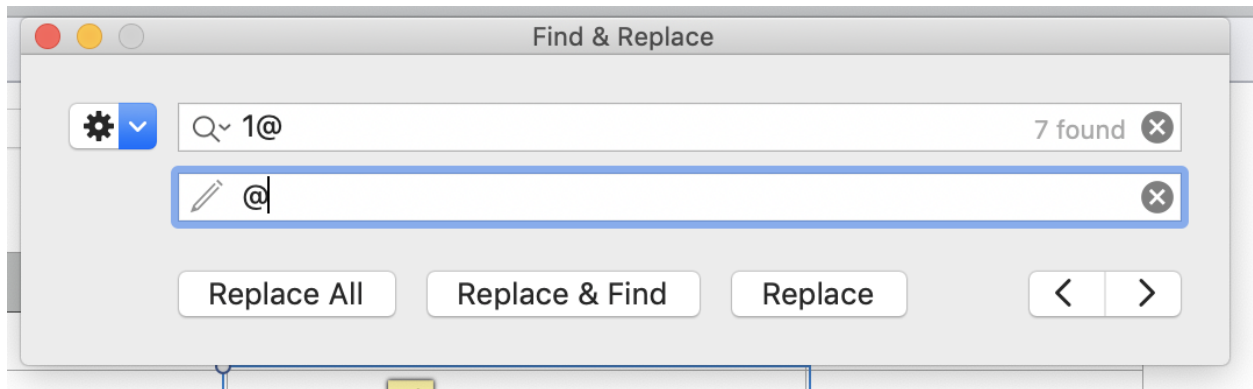

In your spreadsheet (csv, Excel, Numbers) select ONLY the PARTNER EMAIL column. Usually column 'H.'" Do_not_“find and replace” ALL instances of 1@ because many actual mail addresses do contain “1@” and they would become invalid.

Do a ‘find” for the combination “1@” or “+@” and “replace all” with just “@”. The partner email will then be a duplicate of the primary email and the email sender will ignore the duplicate.

You should also search for Partner Emails that contain “noemail” or “missing....” These must be deleted as well.

Now you have a clean, current list of your membership that MailChimp or Constant Contact will accept.