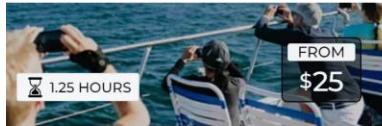

CRUISES ▾ SEA-FARI ▾ FAQ MORE ▾

SEARCH BY DATE AND BOOK NOW!

/ CRUISES

FROM \$25

1.25 HOURS

HARBOR CRUISE WITH SEALS, LIGHTHOUSES, & LOBSTER TRAP HAUL

This is our original tour and the fastest way to see the harbor! Includes lobster trap hauling. Pass by two lighthouses and visit seals at seal rocks.