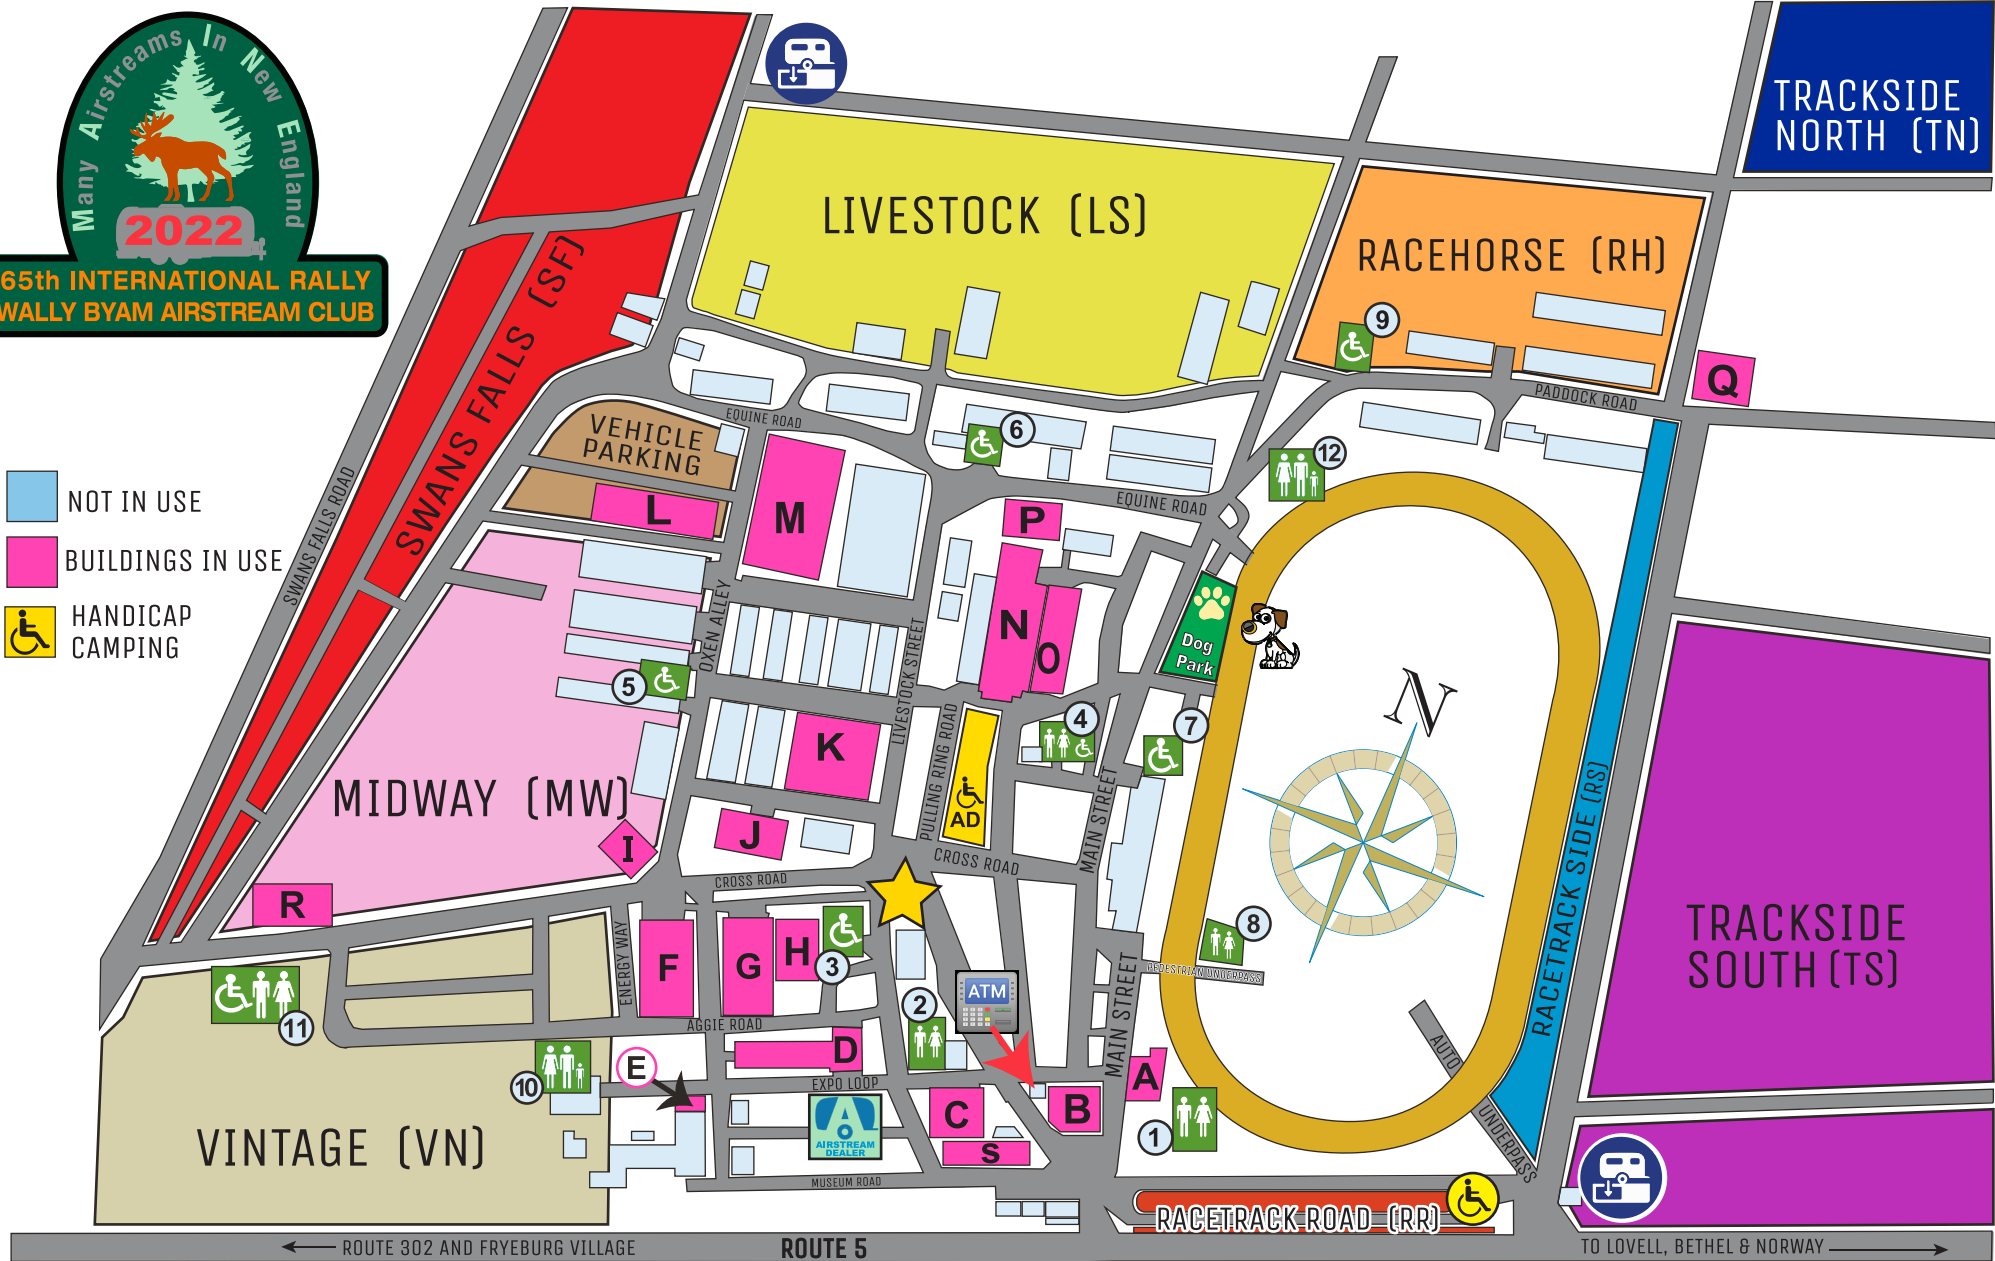

65th INTERNATIONAL RALLY  
WALLY BYAM AIRSTREAM CLUB

- NOT IN USE
- BUILDINGS IN USE
- HANDICAP CAMPING

RESTROOMS

- ① NO HANDICAP
- ② NO HANDICAP
- ③ HANDICAP/LAUNDRY SHOWERS
- ④ HANDICAP
- ⑤ HANDICAP W/SHOWERS
- ⑥ HANDICAP
- ⑦ HANDICAP
- ⑧ NO HANDICAP
- ⑨ HANDICAP
- ⑩ MOTHER'S LOUNGE/FAMILY
- ⑪ HANDICAP
- ⑫ MOTHER'S LOUNGE/FAMILY

- A:** BEANO BUILDING
- B:** EXPO ONE/HISTORY HALL
- C:** EXPO CENTER
- D:** CRAFT CENTER
- E:** GARDEN CENTER
- F:** NATURAL RESOURCE CENTER
- G:** AGRICULTURE EXHIBITION CENTER
- H:** SPECIALTY FOODS PAVILION
- I:** FRYEBURG FIRE DEPARTMENT
- J:** LIVESTOCK OFFICE
- K:** DAIRY BARN
- L:** LIVESTOCK SHOW ARENA
- M:** MOUNTAIN VIEW PAVILION
- N:** PULLING RING
- O:** EXPO 5
- P:** FIBER CENTER
- Q:** WIFI LOUNGE
- ★ FOOD TRUCK AREA
- DUMP STATION
- R:** VINTAGE TENT
- S:** WATER WHEEL PARK