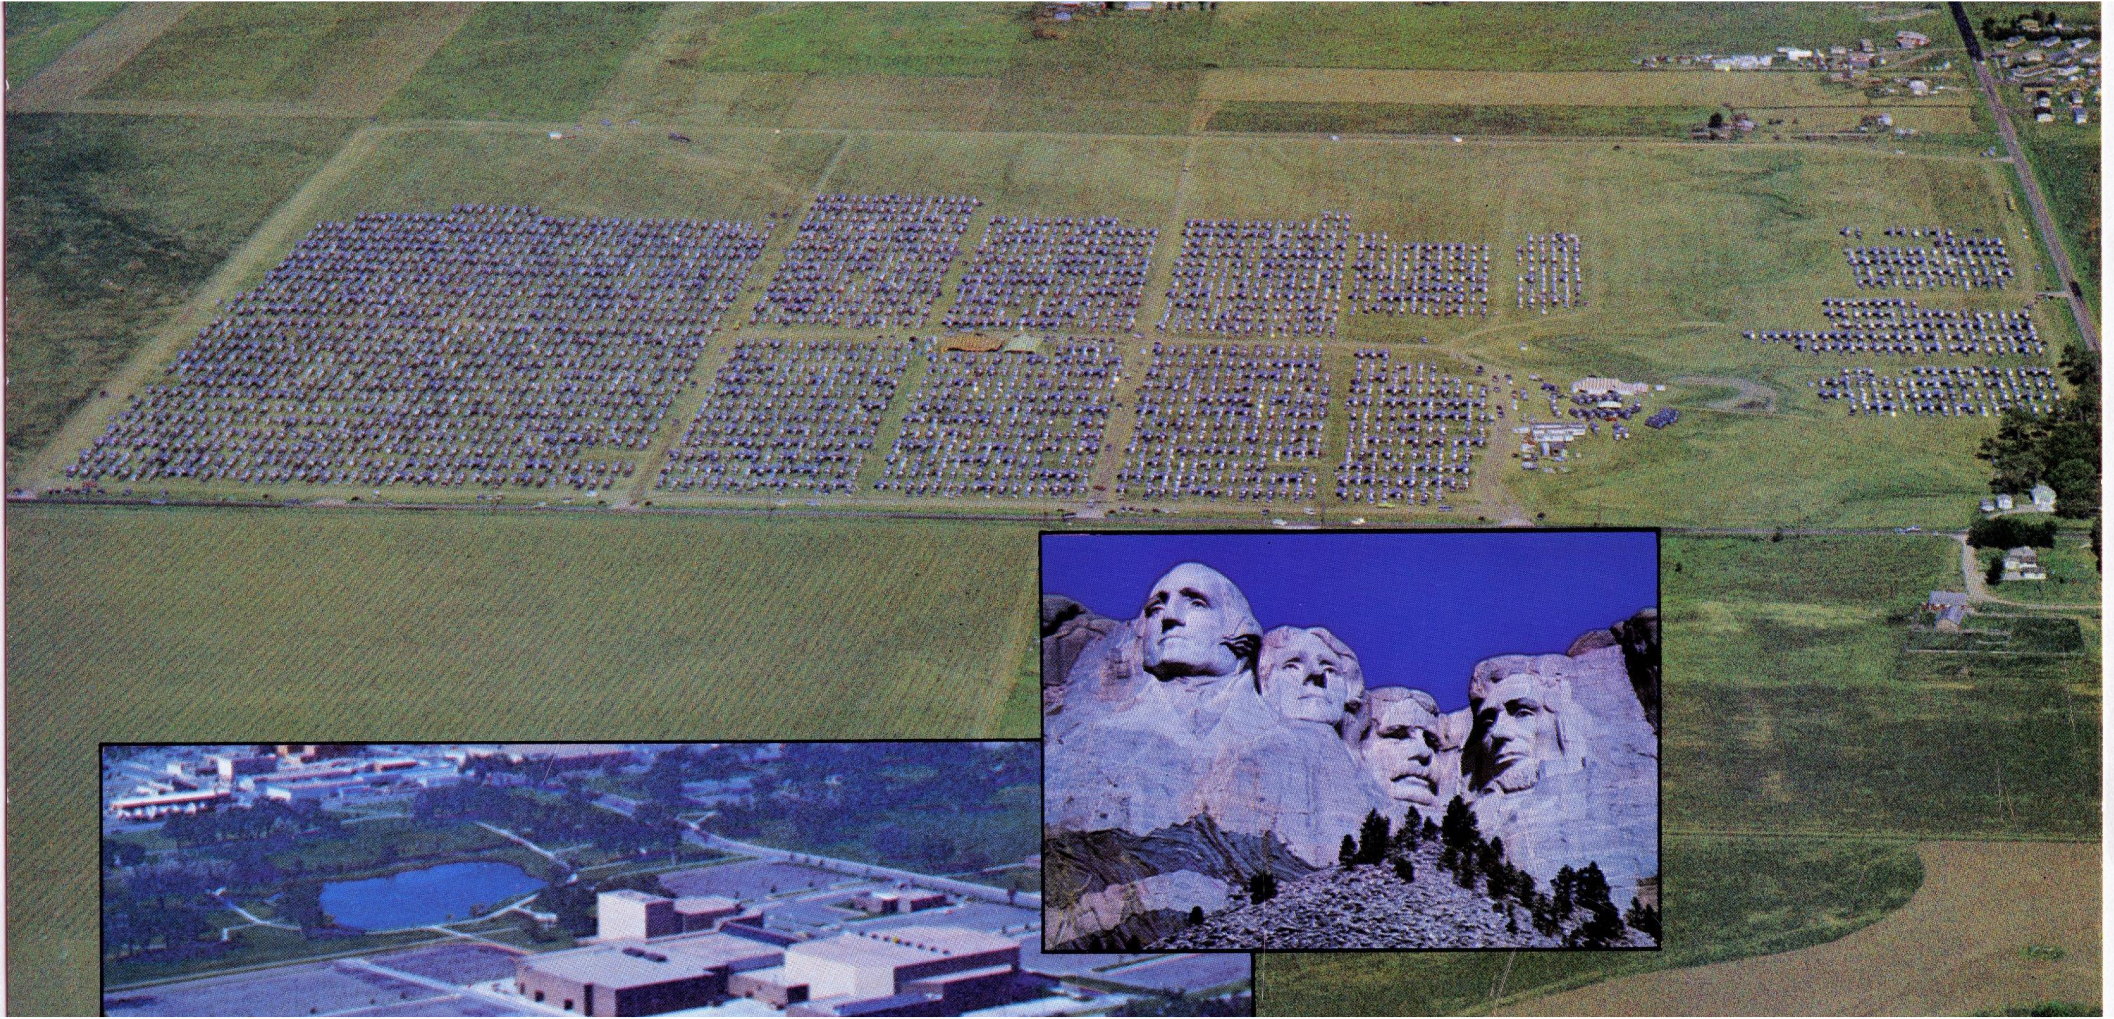

1987 30th Intr'l Rally – Rapid City SD - 2813