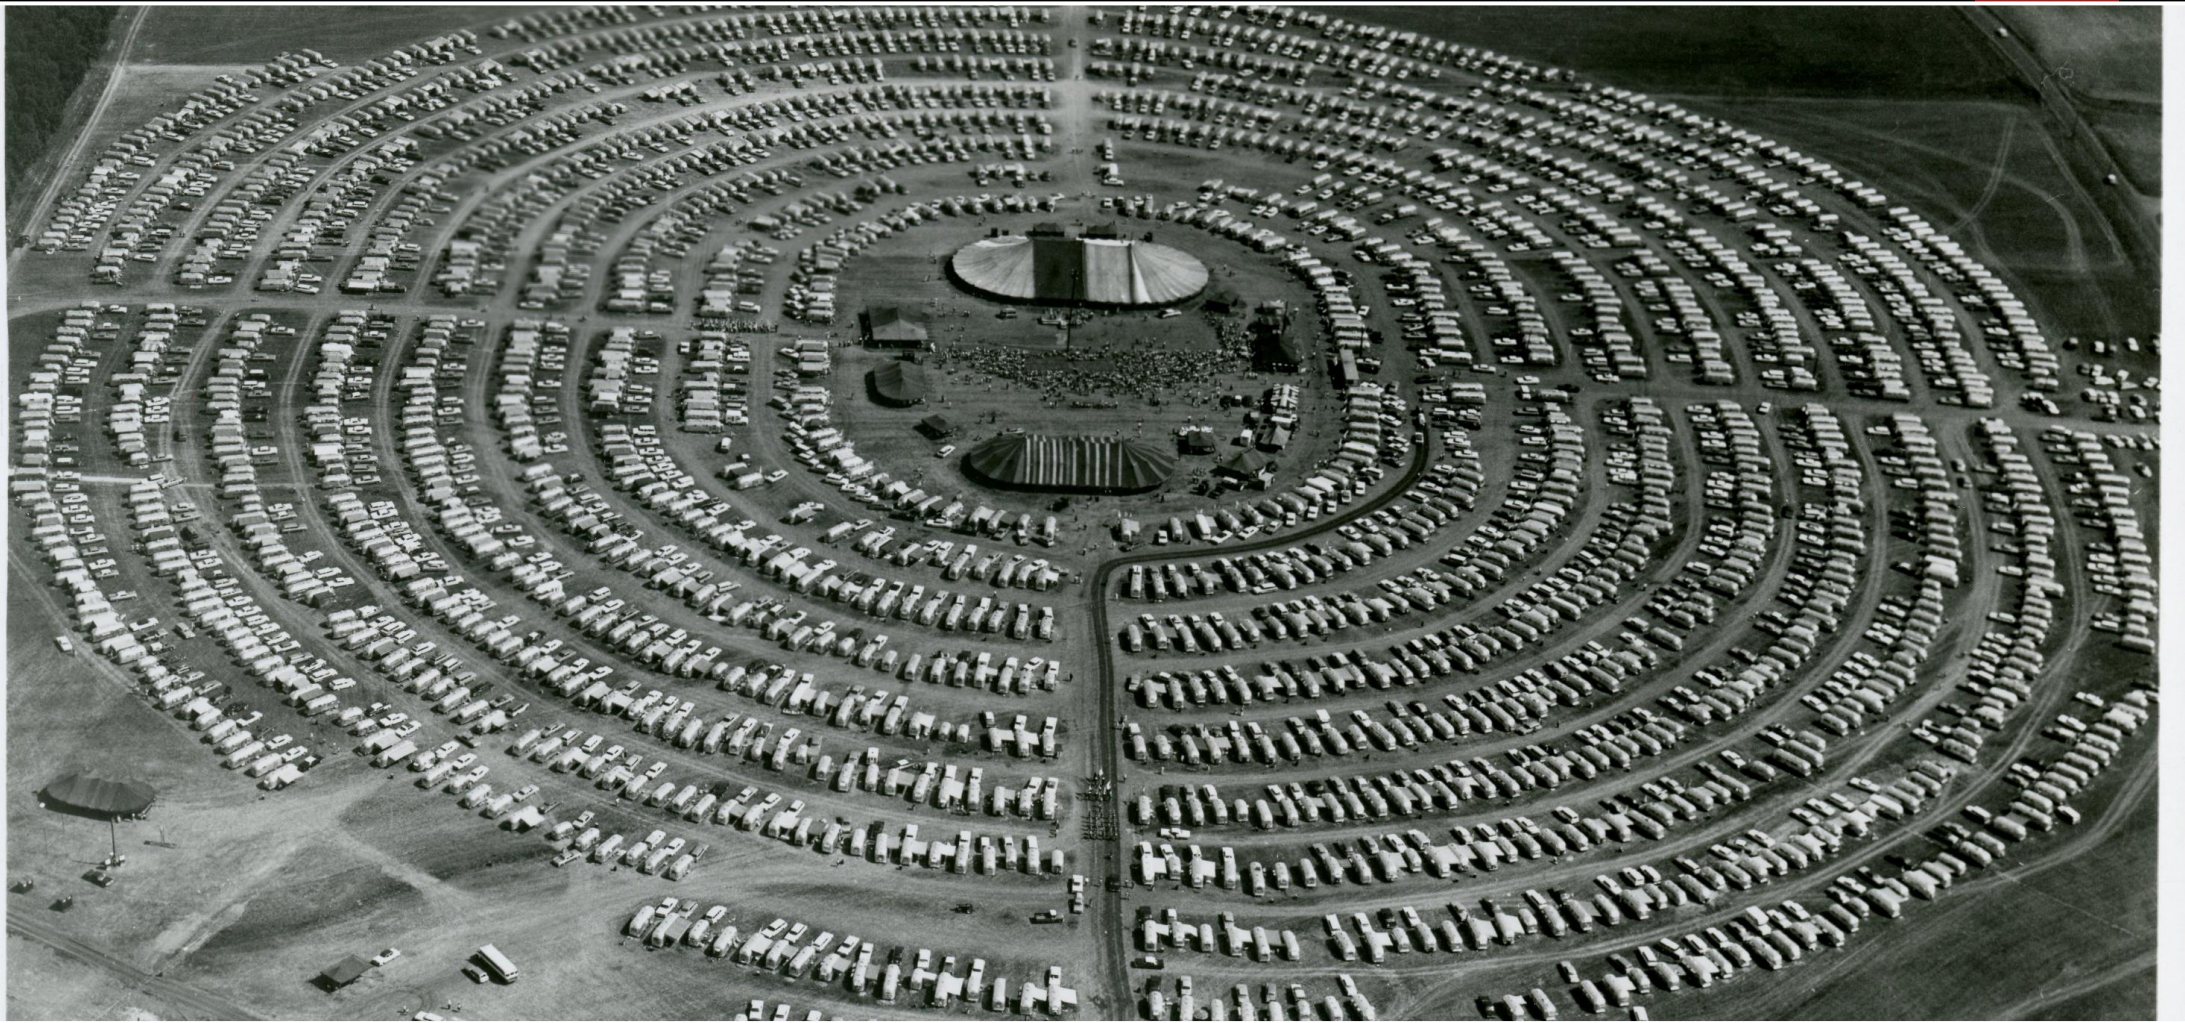

1964 7th Intr'l Rally – Princeton NJ - 1969