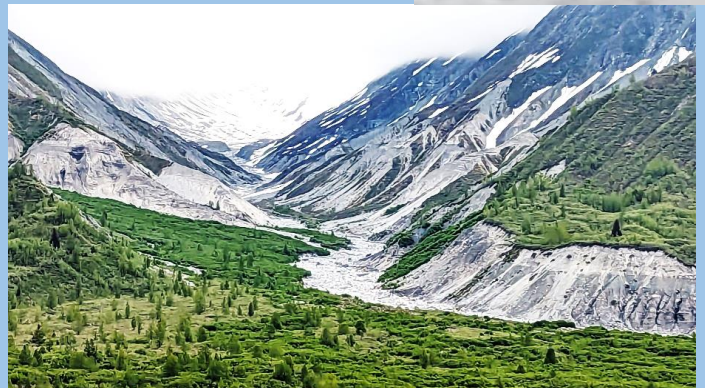

Come and cruise on the **Celebrity Edge®** with your fellow ACI members to Alaska!

- See whales, glaciers, eagles, orcas, mountains, and waterfalls
- Our group rate includes internet for one device and Celebrity's Classic Drink Package
- Choose your stateroom and travel arrangements when you book
- Our travel agent is an ACI member, so you'll get service from someone who knows rallies, Airstreams, and will cruise with us to make sure the experience is awesome

- When: July 4 – 11, 2025
- Embarkation location: Seattle, WA
- Ship: Celebrity Edge
- Itinerary: Ketchikan, Endicott Arm / Dawes Glacier, Juneau, Skagway, and Victoria BC
- Optional ACI Events on the cruise:
 - Daily happy hours
 - Dinner together each night
 - Group shore excursions
- Prices start at \$4121 for double occupancy (including taxes and port fees) and includes internet on board and the classic drink package