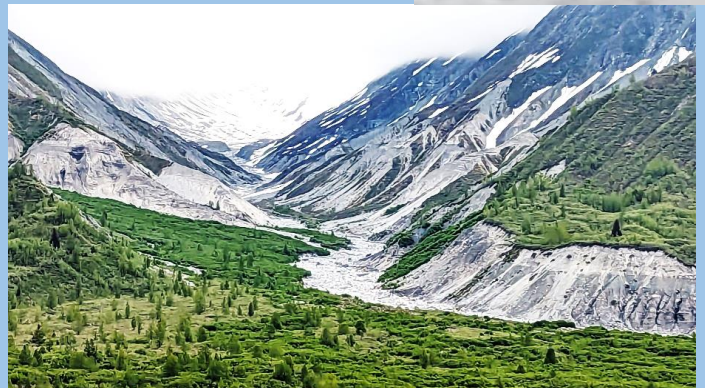

Come and cruise on the Celebrity Edge with your fellow ACI members to Alaska!

- See whales, glaciers, eagles, orcas, mountains, and waterfalls
- Our group rate includes internet for one device and Celebrity's Classic Drink Package
- Choose your stateroom and travel arrangements when you book
- Our travel agent is an ACI member, so you'll get service from someone who knows rallies, Airstreams, and will cruise with us to make sure the experience is awesome

- When: July 4 – 11, 2025
- Embarkation location: Seattle, WA
- Ship: Celebrity Edge
- Itinerary: Ketchikan, Endicott Arm / Dawes Glacier, Juneau, Skagway, and Victoria BC
- Optional ACI Events on the cruise:
 - Daily happy hours
 - Dinner together each night
 - Group shore excursions
- Prices start at \$4121 for double occupancy (including taxes and port fees) and includes internet on board and the classic drink package