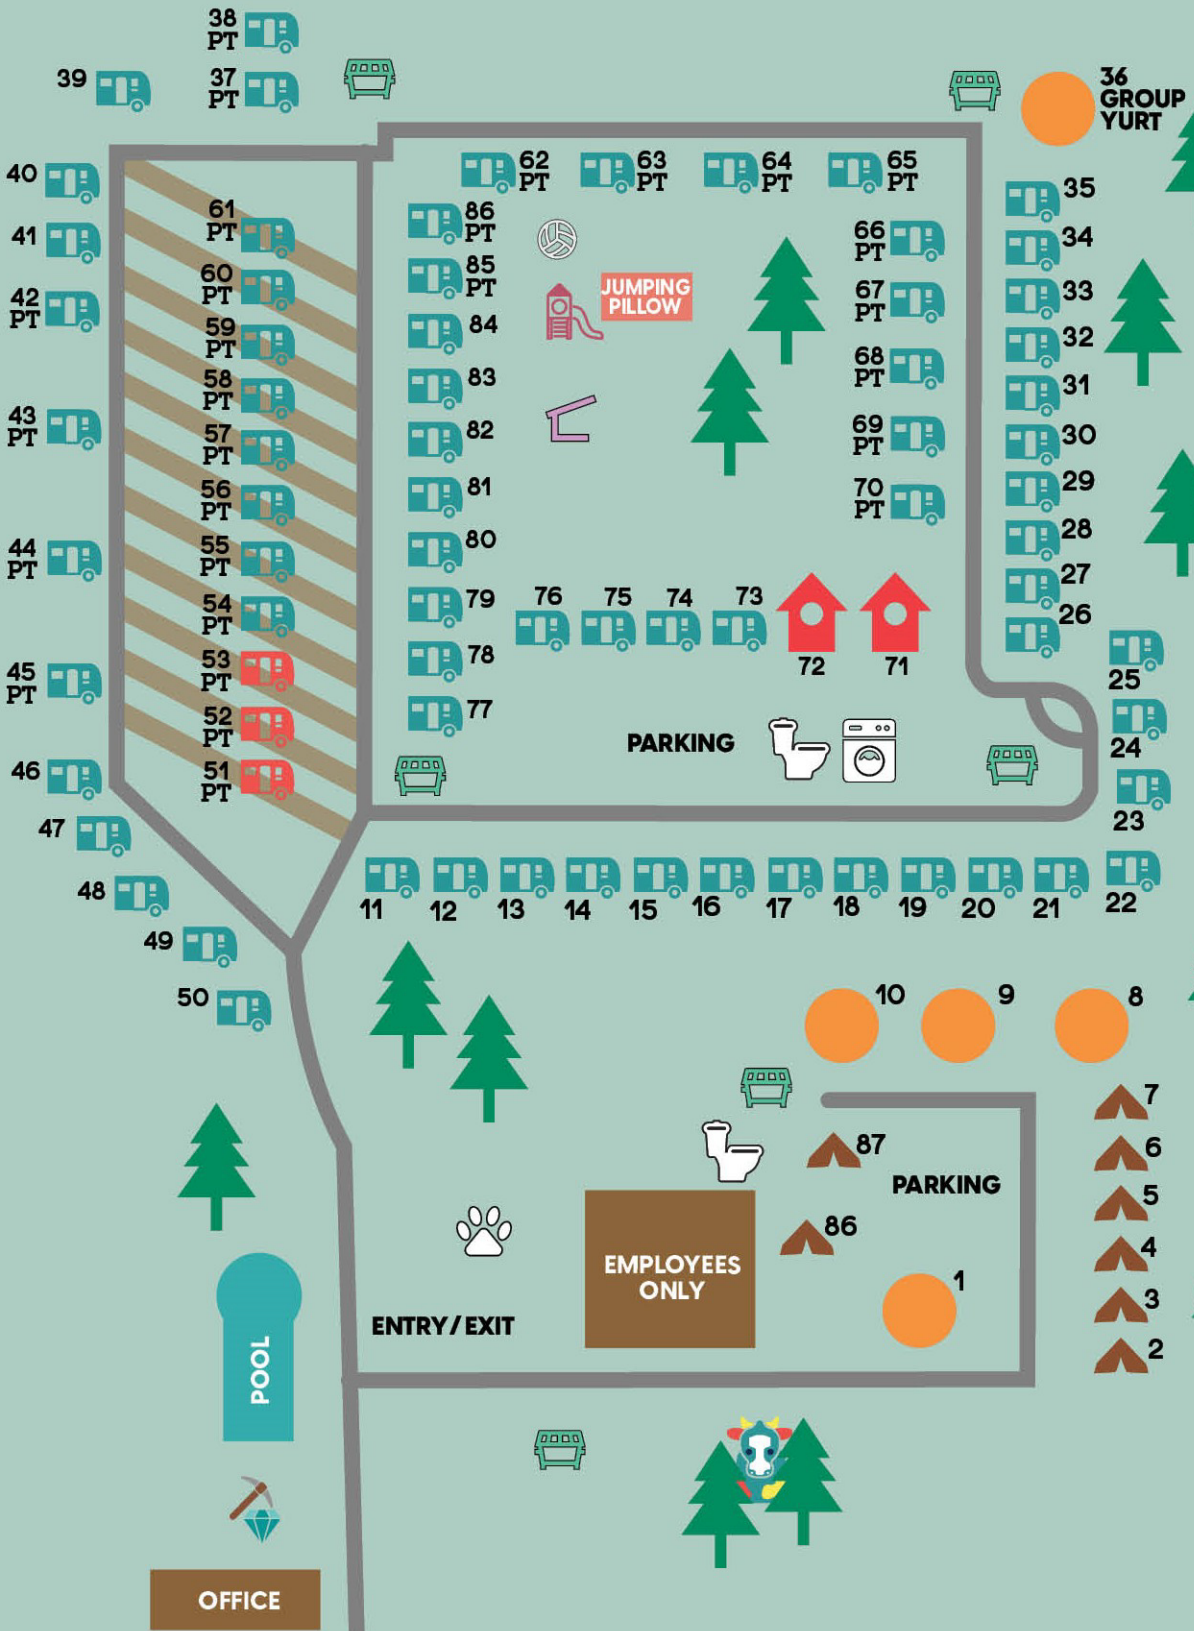

LEGEND

RV, 30 amp, sewer & water	
RV, 50 amp, sewer & water	
Cabin	
Tent, 20 amp	
Pull Thru Site	PT
Dumpster	
Bathhouse	
Laundry	
Pavilion	
Dog Park	
Playground/Rec Area	
Yurt	
Gem Mining	
Volleyball	

SPEED LIMIT
5
mph