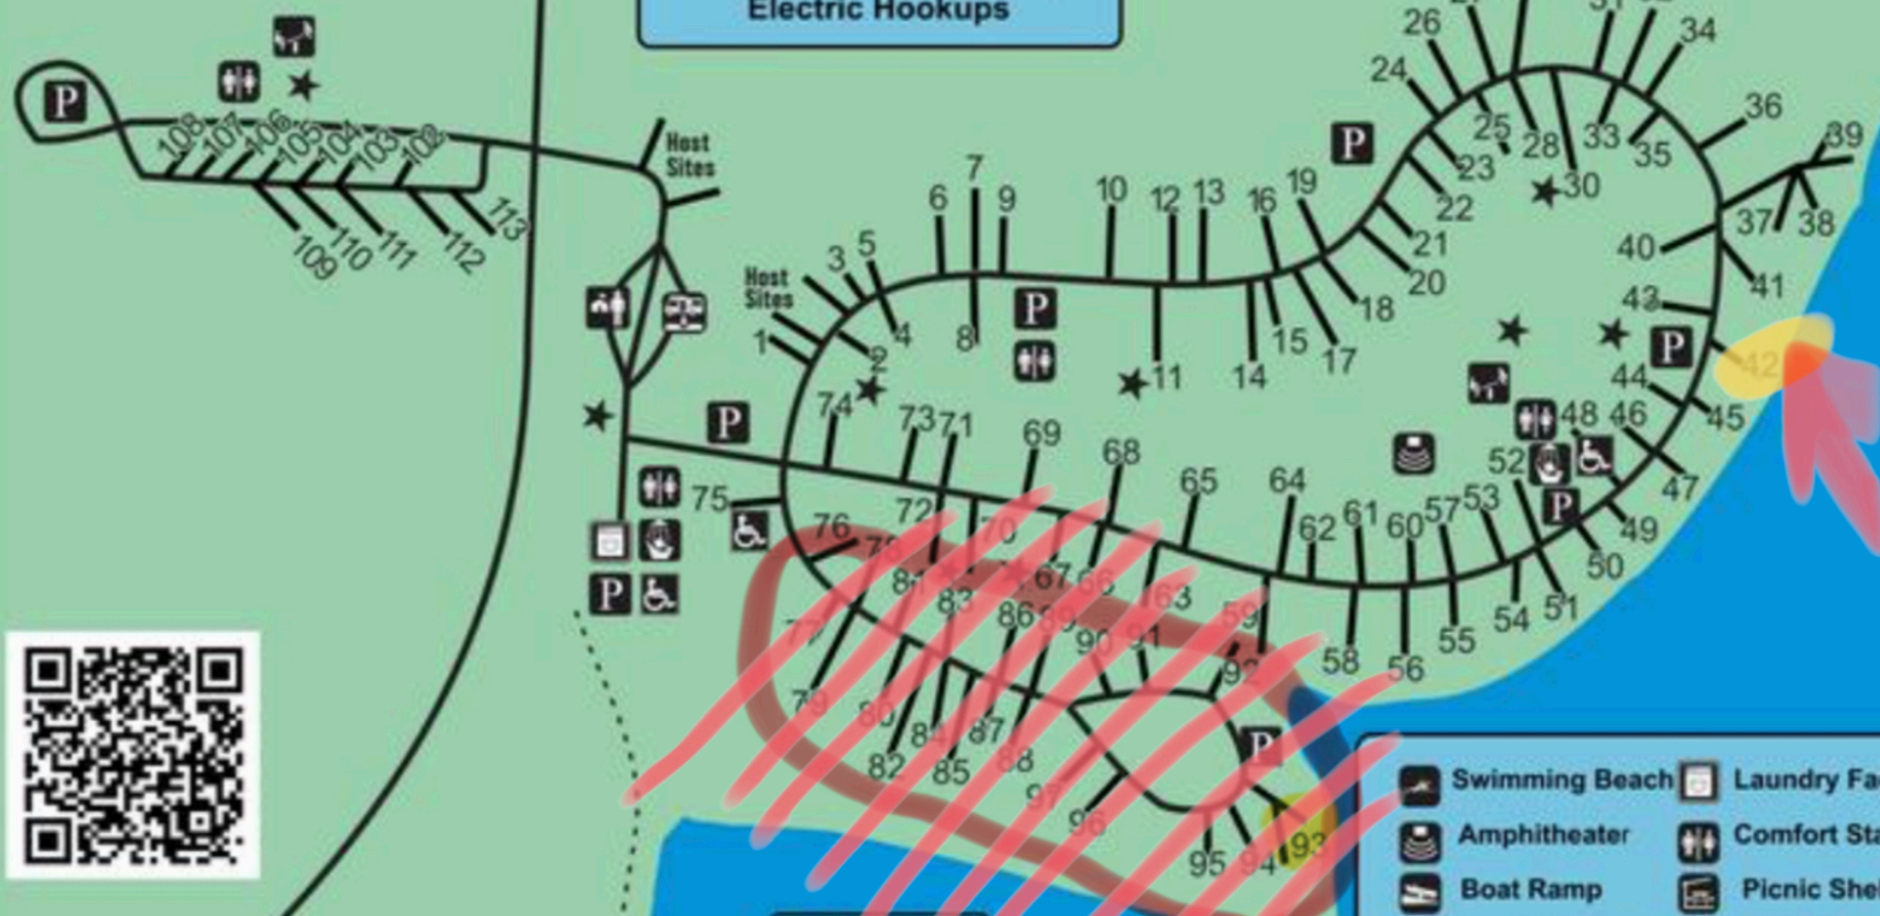

To Keyesport

All Sites Reservable

#1, 75 - 97: Full Hookup Sites
#39 & 93: Buddy Sites
#48 & 75: ADA Accommodation
Reservation Contingent on Eligibility

All Sites Have 30/50 Amp
Electric Hookups

Carlyle Lake Dam West
 US Army Corps of Engineers
 St. Louis District
CAMPGROUND

Marina

To Carlyle

- | | | | |
|---|-----------------------|---|------------------|
|  | Swimming Beach |  | Laundry Facility |
|  | Amphitheater |  | Comfort Station |
|  | Boat Ramp |  | Picnic Shelter |
|  | Waste Water |  | Parking Lot |
|  | Playground |  | Fee Booth |
|  | Wheelchair Accessible |  | Roadway |
|  | Shower House |  | Bike Trail |
| | |  | Drinking Water |