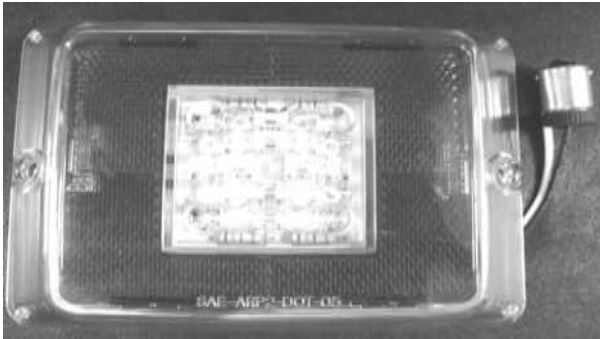

# Bargman LED Upgrade Kit

*Backup lens module with bulb socket plug*

You can now complete your LED upgrade for your 1994 and newer Classic trailers that have the incandescent back-up light. It installs as easily as the stop-turn and taillight upgrade.

Airstream Part Number 84414W

**New LED back-up Light with chrome edge**

**Old Incandescent light**